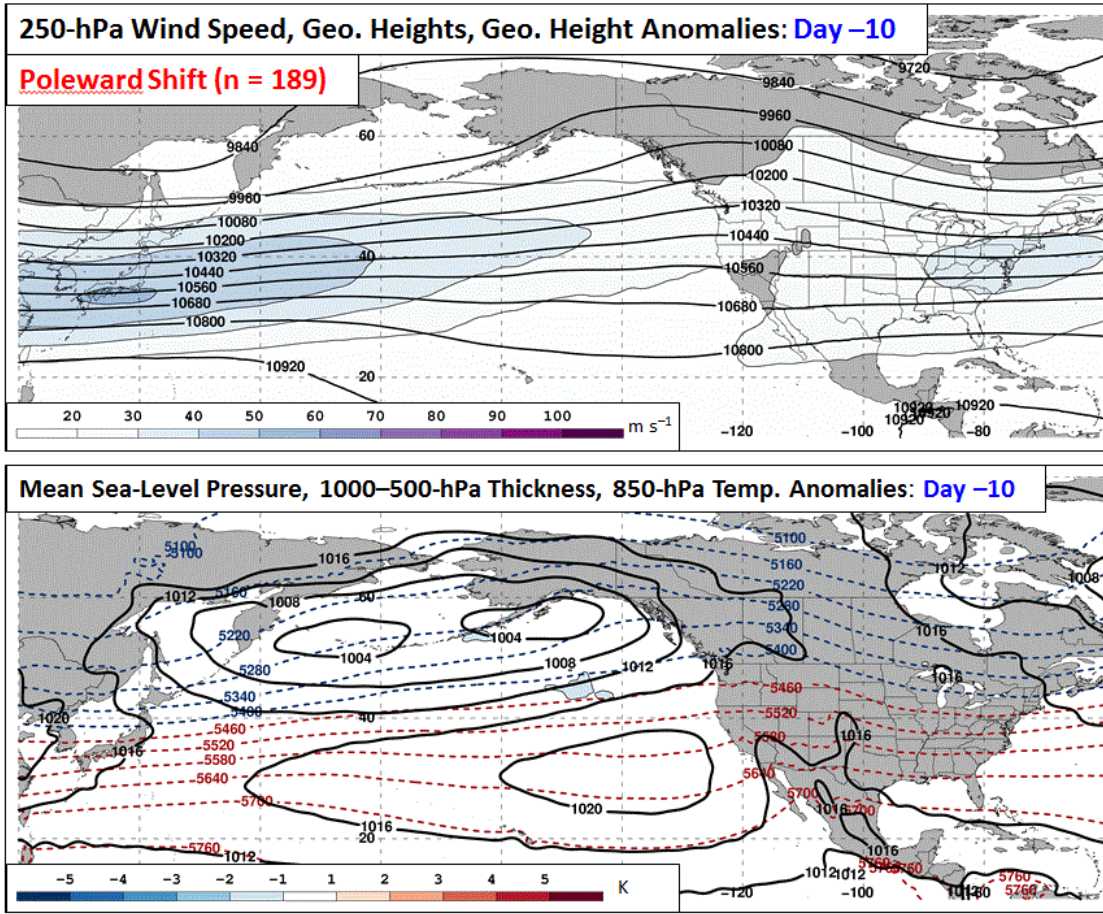

# NPJ Phase Diagram – Daily Composites

## EOF 2 - Jet Poleward Phase

Day -10